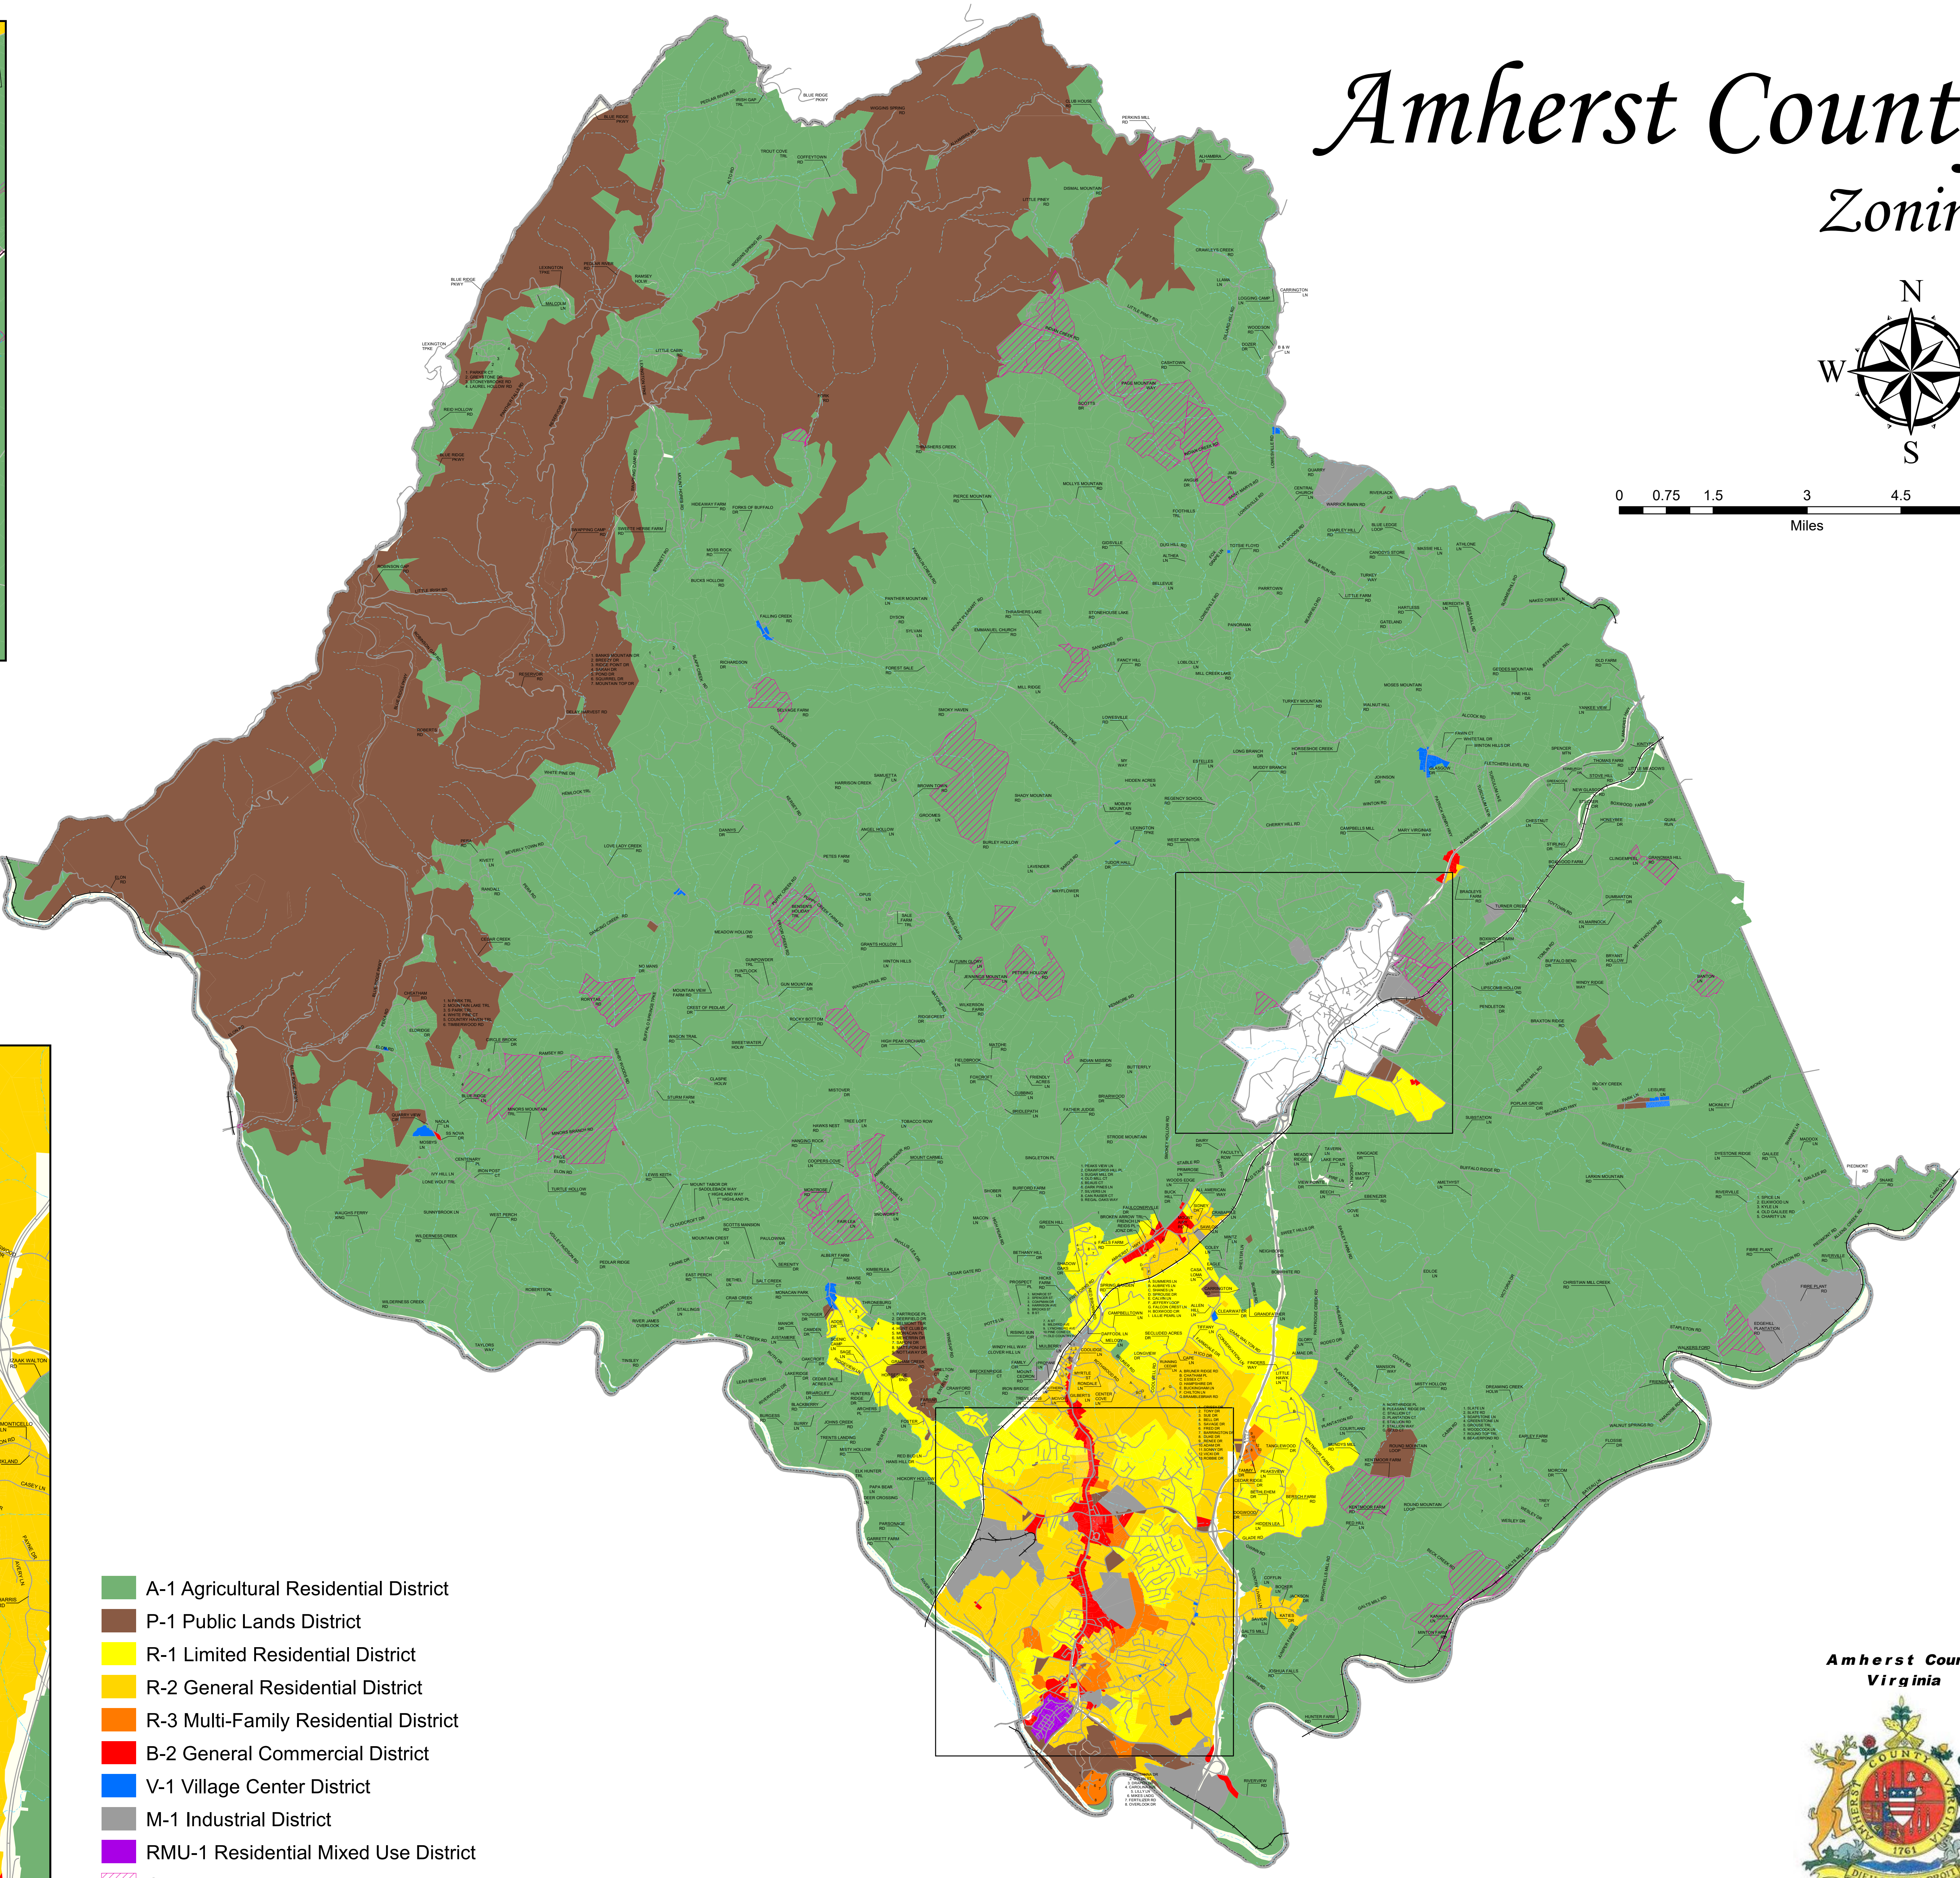

# Amherst County Zoning

Town of Amherst

- A-1 Agricultural Residential District
- P-1 Public Lands District
- R-1 Limited Residential District
- R-2 General Residential District
- R-3 Multi-Family Residential District
- B-2 General Commercial District
- V-1 Village Center District
- M-1 Industrial District
- RMU-1 Residential Mixed Use District
- Conservation Easements

Amherst County  
Virginia