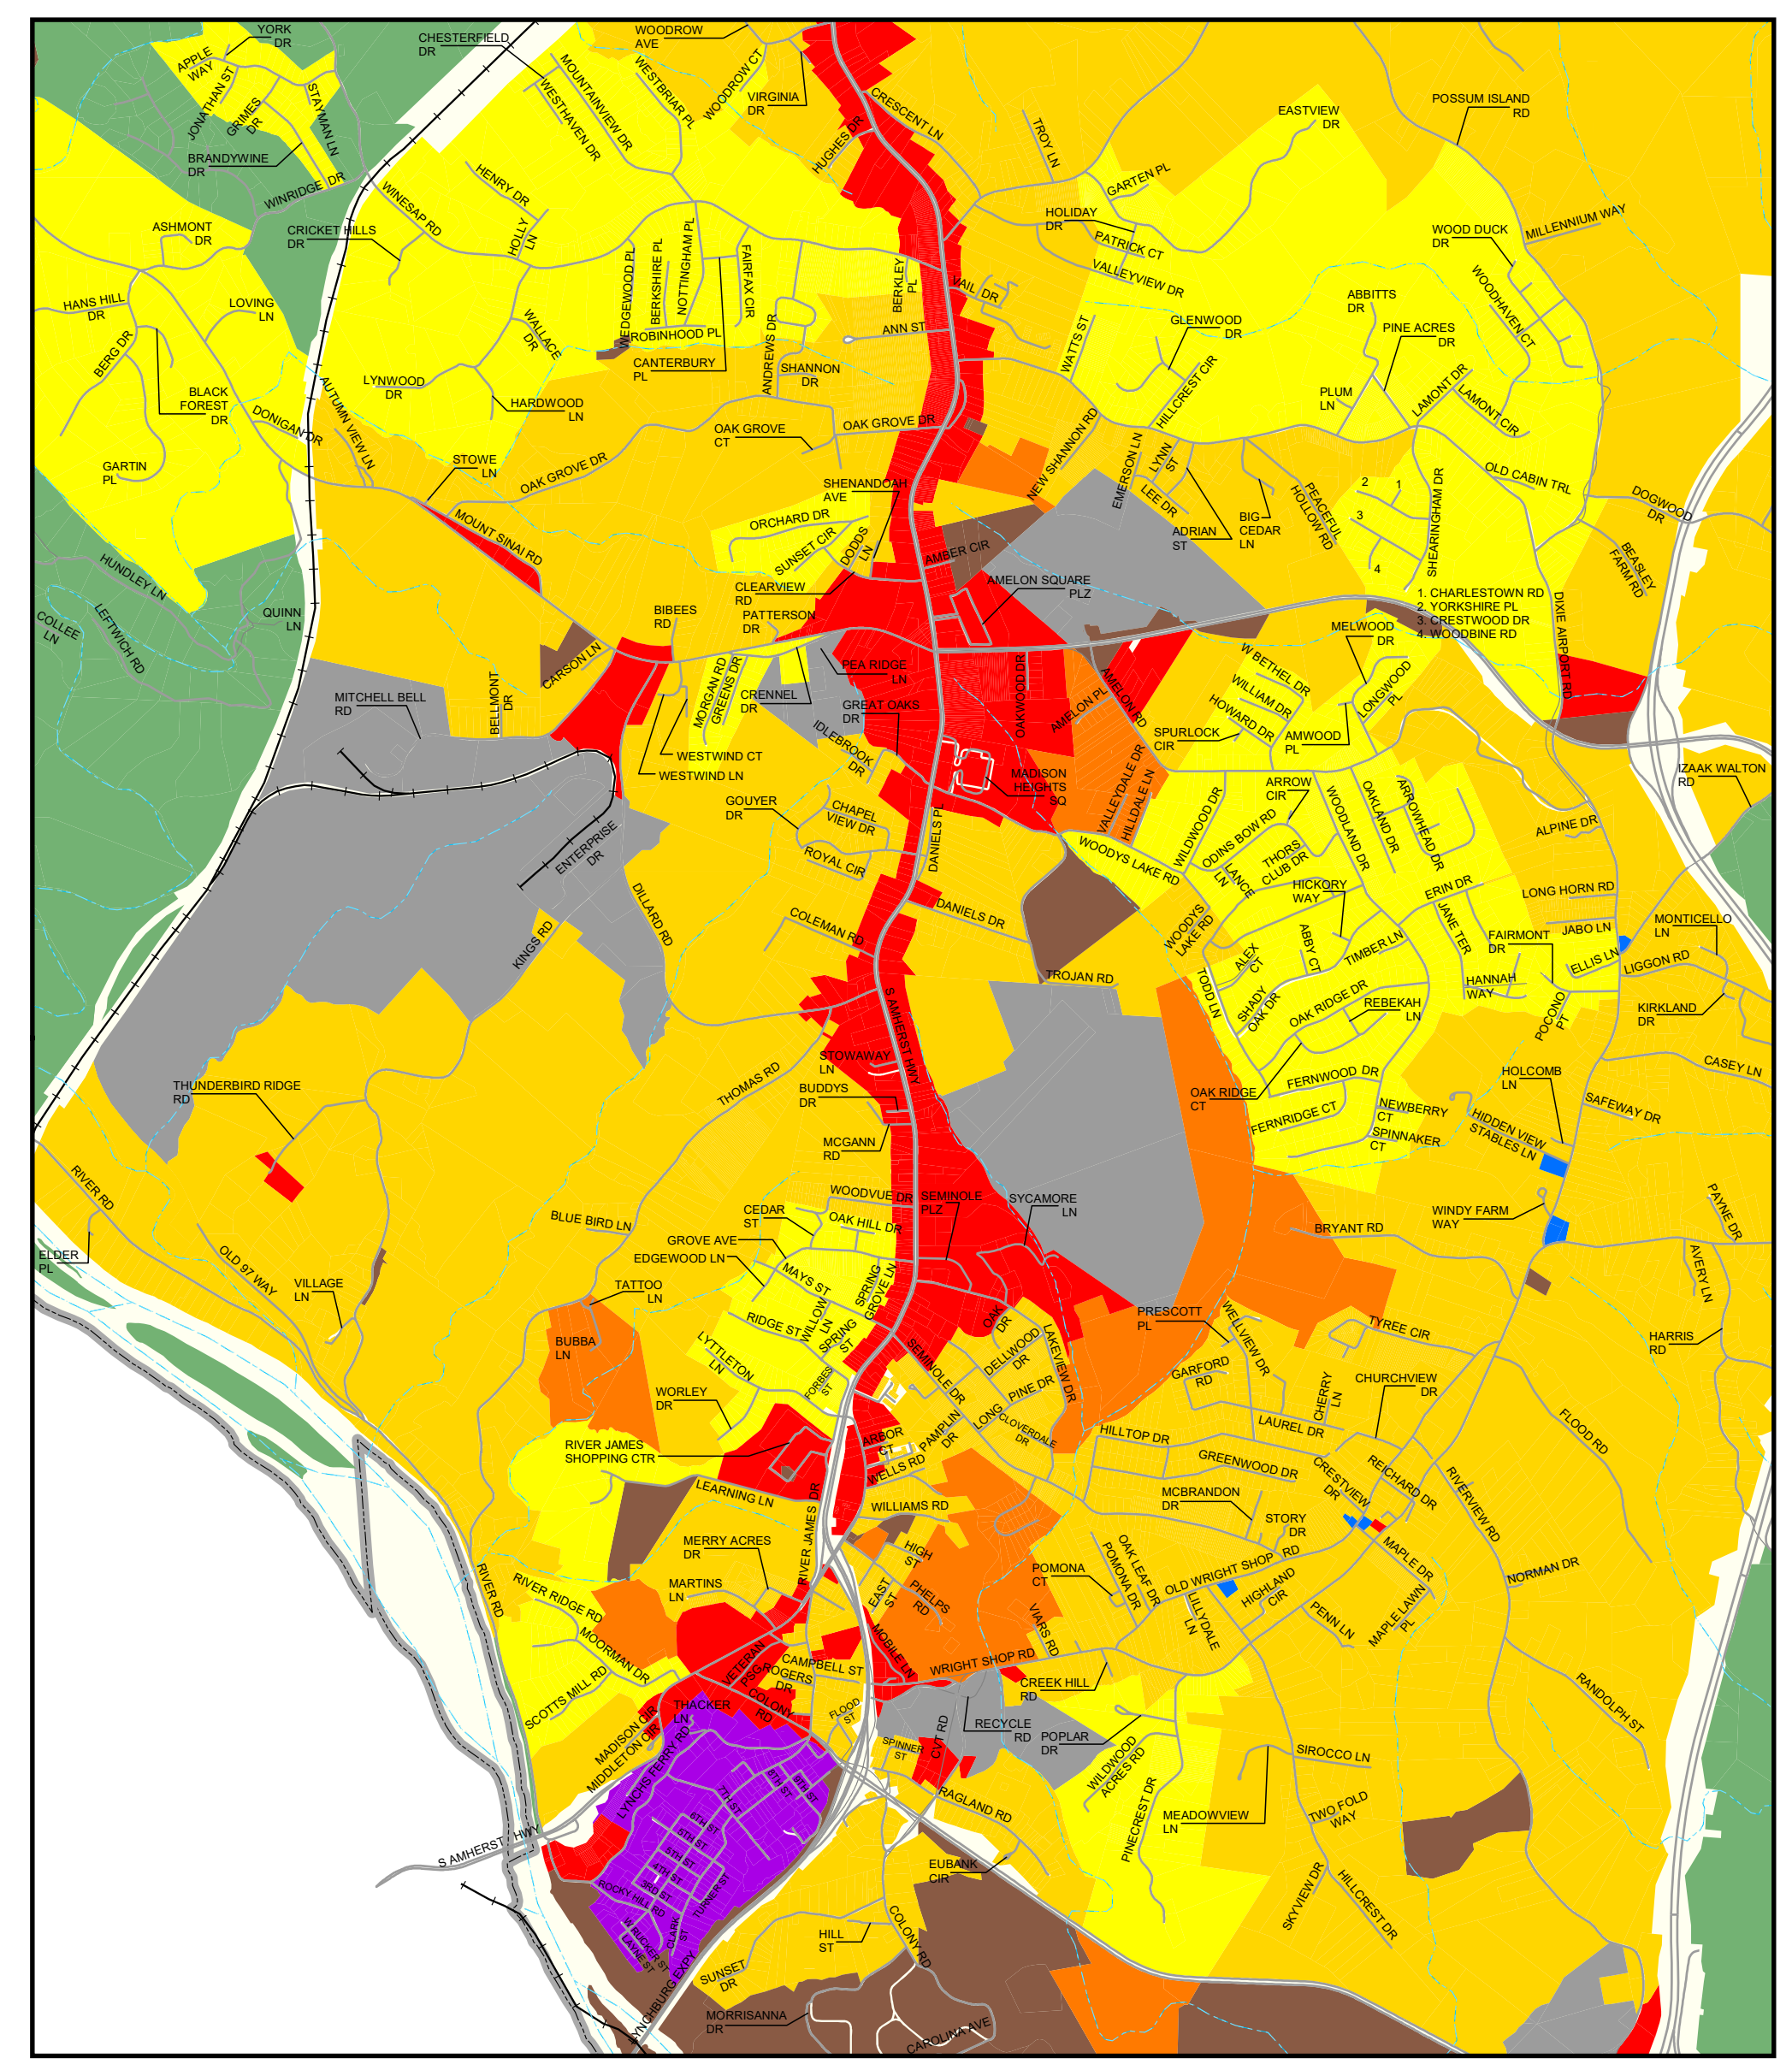

# Amherst County Zoning

Town of Amherst

- A-1 Agricultural Residential District
- P-1 Public Lands District
- R-1 Limited Residential District
- R-2 General Residential District
- R-3 Multi-Family Residential District
- B-2 General Commercial District
- V-1 Village Center District
- M-1 Industrial District
- RMU-1 Residential Mixed Use District
- Conservation Easements

Amherst County  
Virginia