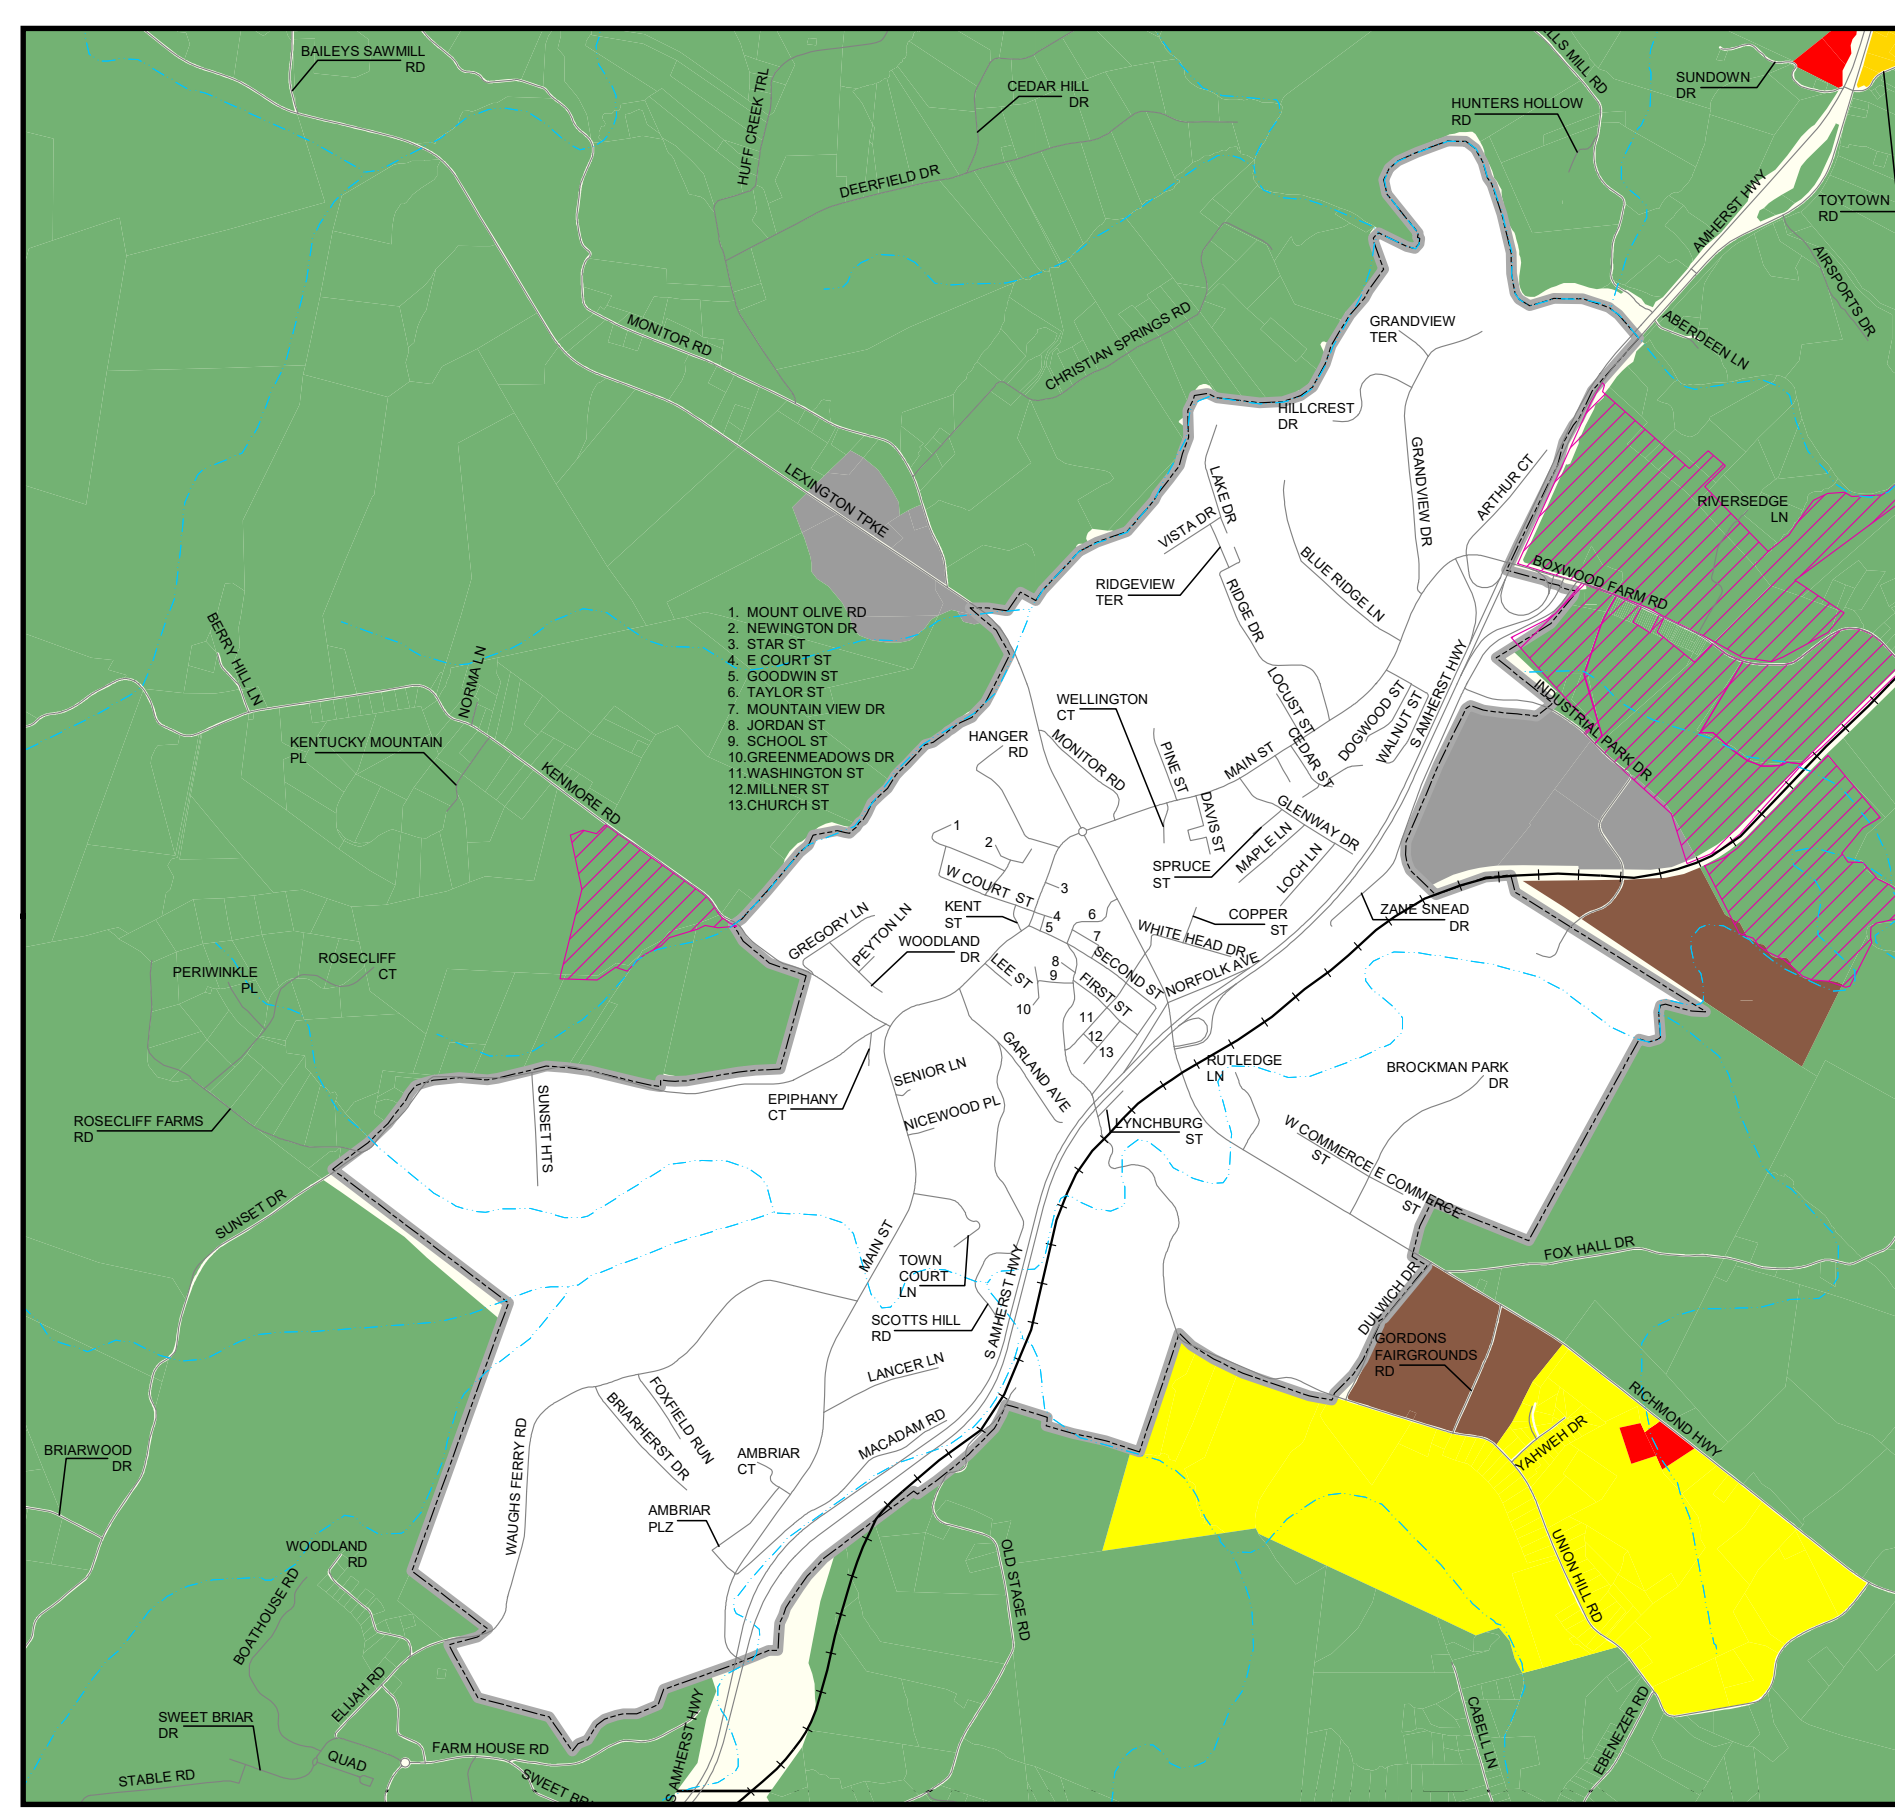

# Amherst County Zoning

Town of Amherst

- A-1 Agricultural Residential District
- P-1 Public Lands District
- R-1 Limited Residential District
- R-2 General Residential District
- R-3 Multi-Family Residential District
- B-2 General Commercial District
- V-1 Village Center District
- M-1 Industrial District
- RMU-1 Residential Mixed Use District
- Conservation Easements

Amherst County  
Virginia